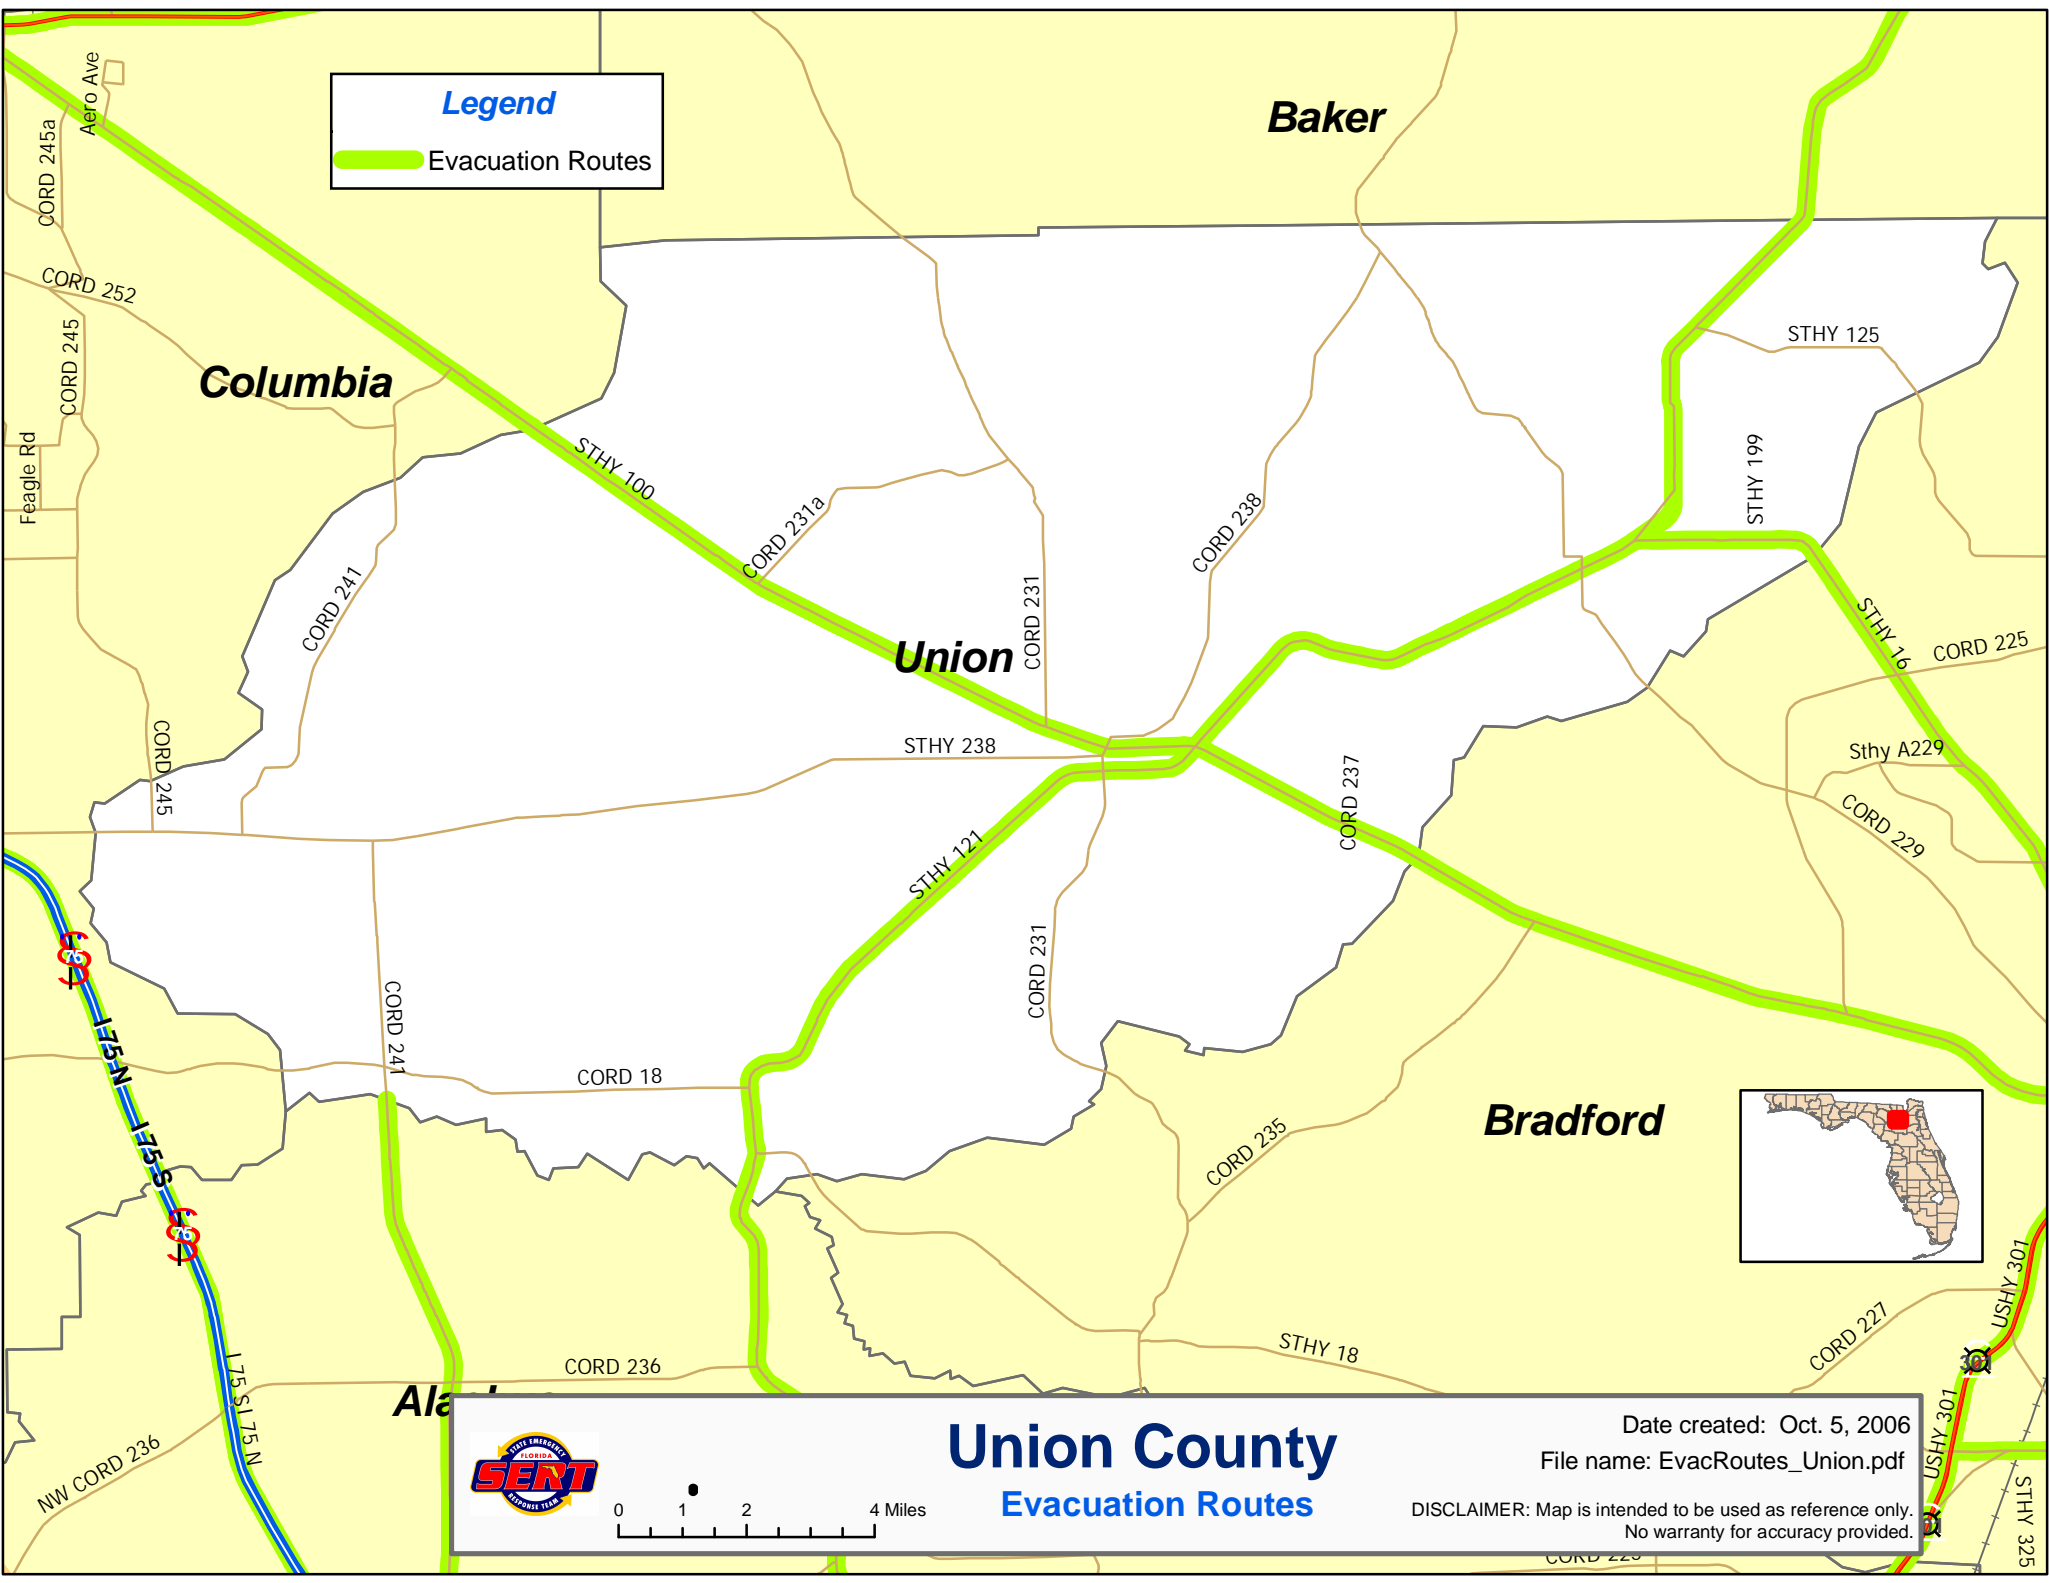

Legend

 Evacuation Routes

Union County
Evacuation Routes

Date created: Oct. 5, 2006
File name: EvacRoutes_Union.pdf

DISCLAIMER: Map is intended to be used as reference only.
No warranty for accuracy provided.